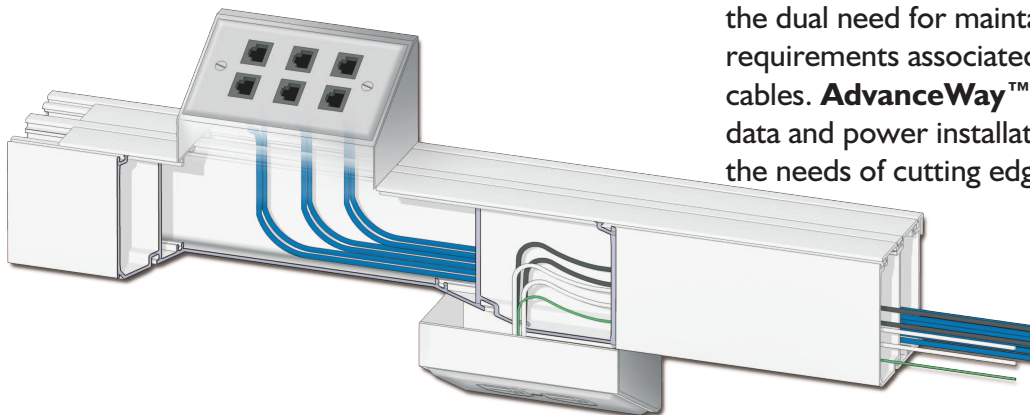

Infinitely linkable with out the need for any hardware

MULTI TIER ASSEMBLY

Threaded rod provided by others
Multi tier allows for separation of services. (i.e. Fire, Alarm, Video)

BACK TO BACK CENTER HUNG CONFIGURATION

AdvanceWay AW33 Series

Accommodates all high performance cable bend radius & devices
(Including Cat 6a and Cat 7), Easy to install, Patent-pending.

The patent-pending **AdvanceWay™** surface raceway balances the dual need for maintaining aesthetic appeal and the physical requirements associated with high performance connectors and cables. **AdvanceWay™** successfully meets the needs of today's data and power installations, while comfortably accommodating the needs of cutting edge technologies.