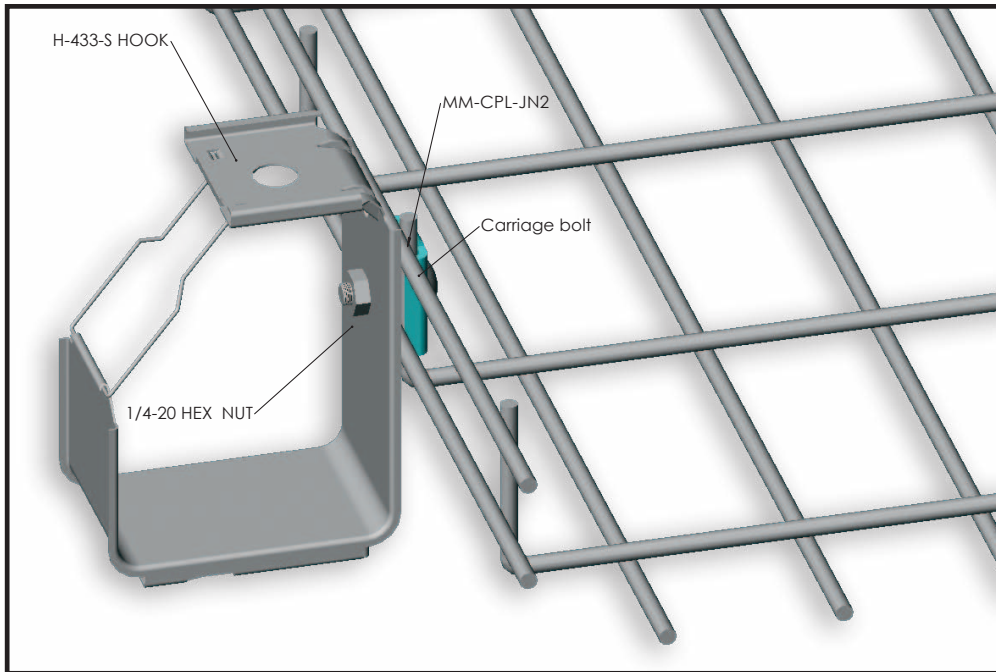

- Pre-Wired Raceway
- Desk Pedestals
- Mono-View Umbilical

Infloor Systems

- Poke Throughs
- Floor Boxes
- Trench Duct
- Wall Duct
- Underfloor Duct

Cable Tray

- Wire Mesh Tray
- Center Hung Tray
- Ladder Tray
- Ladder Rack
- Solid / Vented Trough

Power Pole Systems

- Steel
- Aluminum
- Multi-Channel
- 10.5' up to 25' high

Outlet Strips & Cable Organizers

- Multi-Outlet Assemblies
- Custom Options and Configurations Available

Revit objects & Cut sheets available for download at www.monosystems.com

Infinitely linkable with out the need for any hardware

MULTI TIER ASSEMBLY

Threaded rod provided by others
Multi tier allows for separation of services. (i.e. Fire, Alarm, Video)

BACK TO BACK CENTER HUNG CONFIGURATION