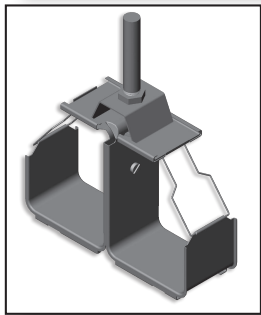

Power Pole Systems

- Steel
- Aluminum
- Multi-Channel
- 10.5' up to 25' high

Outlet Strips & Cable Organizers

- Multi-Outlet Assemblies
- Custom Options and Configurations Available

Revit objects & Cut sheets available for download at www.monosystems.com

Mono-Systems, Inc. • 4 International Drive • Rye Brook NY 10573
t: 914.934.2075 f: 914.934.2190 • www.monosystems.com

The Hook

The ultimate solution to cable and wiring organization in congested areas. Patent-pending.

Infinitely linkable with out the need for any hardware

MULTI TIER ASSEMBLY

Threaded rod provided by others
Multi tier allows for separation of services. (i.e. Fire, Alarm, Video)

BACK TO BACK CENTER HUNG CONFIGURATION