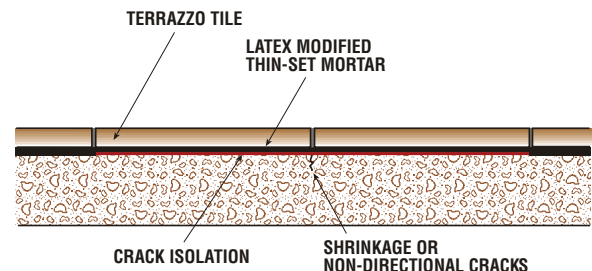

Crack Isolation Membrane