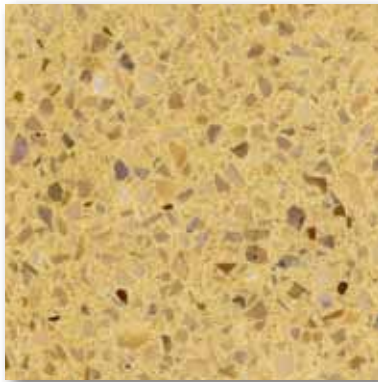

# River Run Terrazzo

Terrazzo tiles shown are only a representation of actual colors. Please request samples for accurate colors.

Spring Mist TZ01

Foggy Day TZ03

Outer Banks TZ02

Coral Sands TZ07

Drift Wood TZ05

# Micro Terrazzo

Terrazzo tiles shown are only a representation of actual colors. Please request samples for accurate colors.

Full Moon TZ10

Comet TZ13

Stardust TZ14

Saturn's Ring TZ20

Gray Matter TZ15

Meteor TZ18

Eclipse TZ16

Black of Night TZ17

Nebula TZ12

Mercury Rising TZ11

Earth Bound TZ19

Stratosphere TZ21