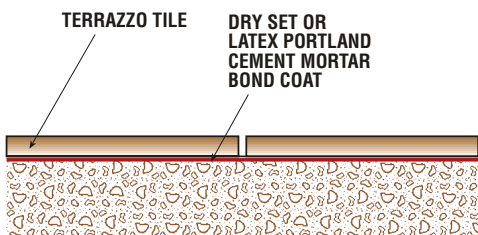

F113 Dry Set Mortar or Latex-Portland Cement Mortar, Bonded