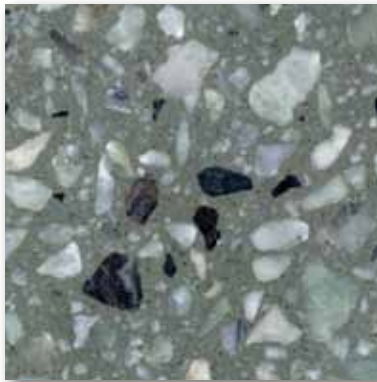

Green Tea TZ39