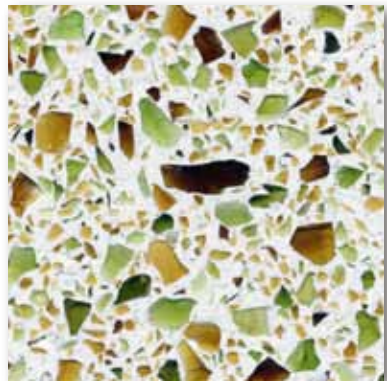

Amazon TZ49