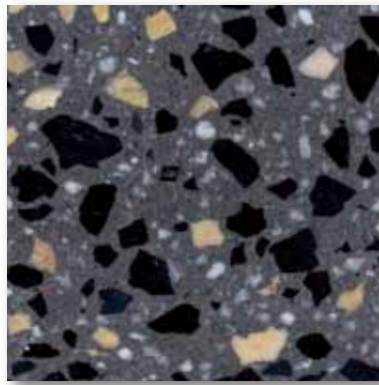

Peppercorn TZ27