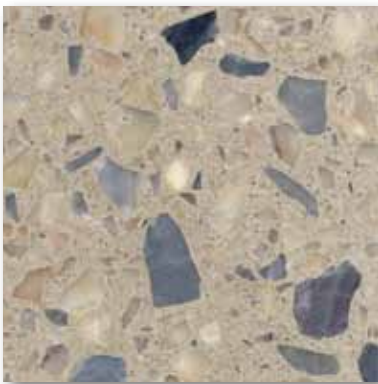

# Traditional Terrazzo

Terrazzo tiles shown are only a representation of actual colors. Please request samples for accurate colors.

Parchment TZ22

Flax TZ23

Ginger TZ29

Sage TZ26

Pink Champagne TZ36

Jute TZ24