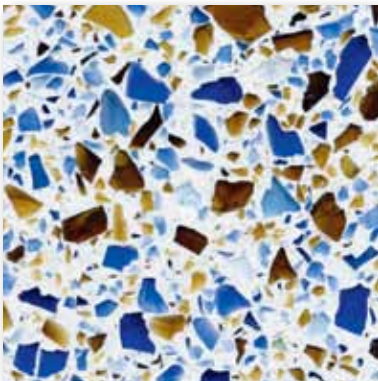

# Recycled Glass Terrazzo

Terrazzo tiles shown are only a representation of actual colors. Please request samples for accurate colors.

Swiss Alps TZ41

Key West TZ45

Barbados TZ47

Riviera TZ48

Morocco TZ46

St. Tropez TZ43