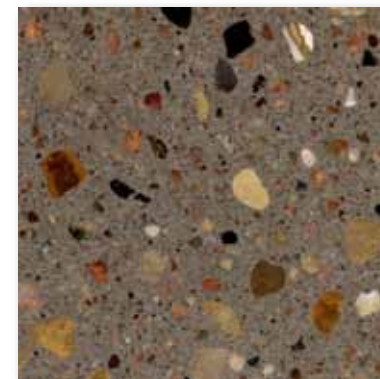

# River Run Terrazzo

Terrazzo tiles shown are only a representation of actual colors. Please request samples for accurate colors.

Spring Mist TZ01

Foggy Day TZ03

Outer Banks TZ02

Coral Sands TZ07

Drift Wood TZ05