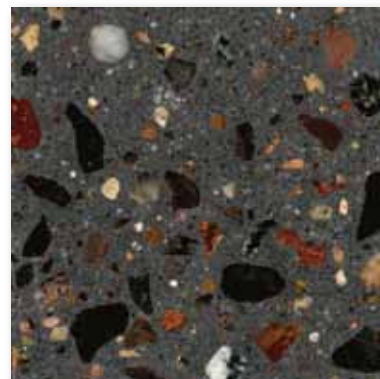

# River Run Terrazzo

Terrazzo tiles shown are only a representation of actual colors. Please request samples for accurate colors.

Spring Mist TZ01

Foggy Day TZ03

Outer Banks TZ02

Coral Sands TZ07

Drift Wood TZ05

River Rock TZ08

Sunny Shores TZ09

Tree Moss TZ06

Deep Waters TZ04

# Micro Terrazzo

Terrazzo tiles shown are only a representation of actual colors. Please request samples for accurate colors.

Full Moon TZ10

Comet TZ13

Stardust TZ14

Saturn's Ring TZ20

Gray Matter TZ15

Meteor TZ18