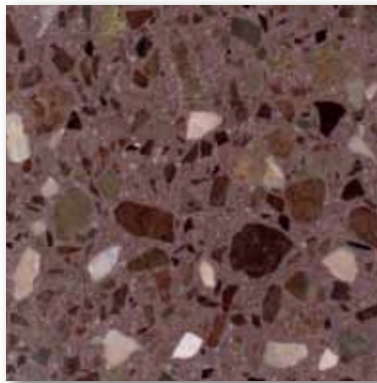

Cinnamon TZ28