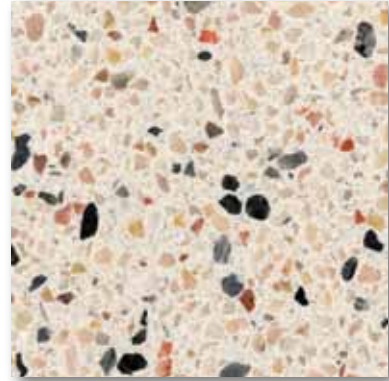

# Micro Terrazzo

Terrazzo tiles shown are only a representation of actual colors. Please request samples for accurate colors.

Full Moon TZ10

Comet TZ13

Stardust TZ14

Saturn's Ring TZ20

Gray Matter TZ15

Meteor TZ18