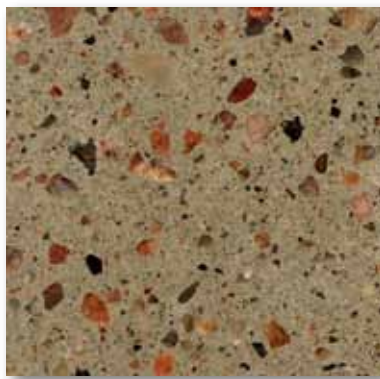

Tree Moss TZ06