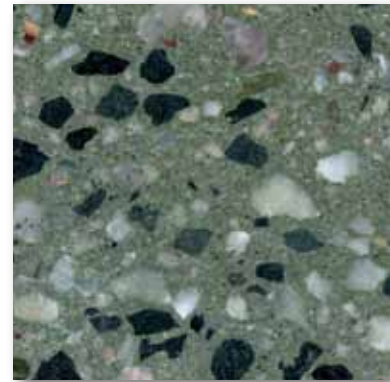

Mint Julep TZ38