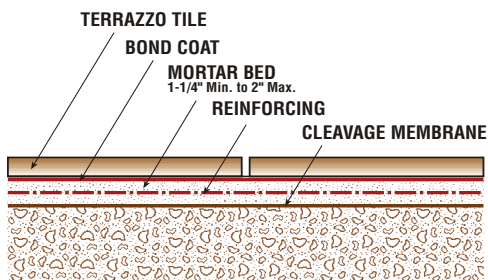

F111 Cement Mortar, Cleavage Membrane