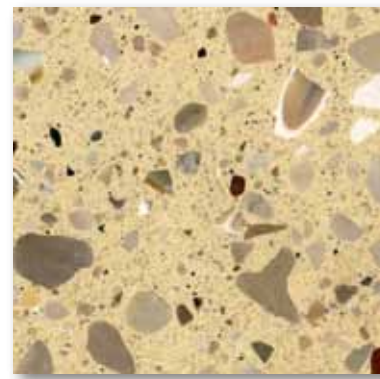

Sunny Shores TZ09