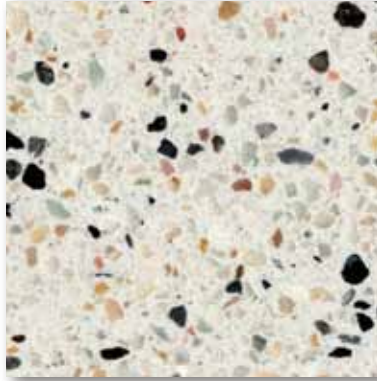

# River Run Terrazzo

Terrazzo tiles shown are only a representation of actual colors. Please request samples for accurate colors.

Spring Mist TZ01

Foggy Day TZ03

Outer Banks TZ02

Coral Sands TZ07

Drift Wood TZ05

# Micro Terrazzo

Terrazzo tiles shown are only a representation of actual colors. Please request samples for accurate colors.

Full Moon TZ10

Comet TZ13

Stardust TZ14

Saturn's Ring TZ20

Gray Matter TZ15

Meteor TZ18