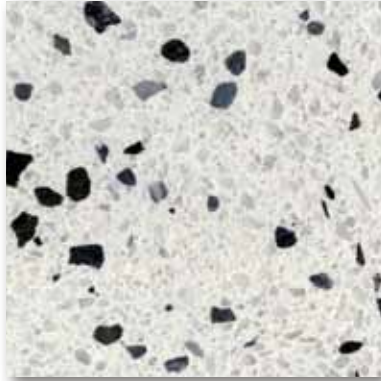

# Micro Terrazzo

Terrazzo tiles shown are only a representation of actual colors. Please request samples for accurate colors.

Full Moon TZ10

Comet TZ13

Stardust TZ14

Saturn's Ring TZ20

Gray Matter TZ15

Meteor TZ18