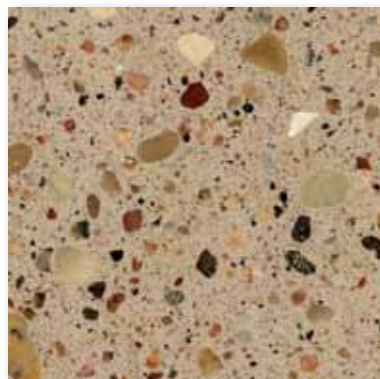

# River Run Terrazzo

Terrazzo tiles shown are only a representation of actual colors. Please request samples for accurate colors.

Spring Mist TZ01

Foggy Day TZ03

Outer Banks TZ02

Coral Sands TZ07

Drift Wood TZ05

# Micro Terrazzo

Terrazzo tiles shown are only a representation of actual colors. Please request samples for accurate colors.

Full Moon TZ10

Comet TZ13

Stardust TZ14

Saturn's Ring TZ20

Gray Matter TZ15

Meteor TZ18