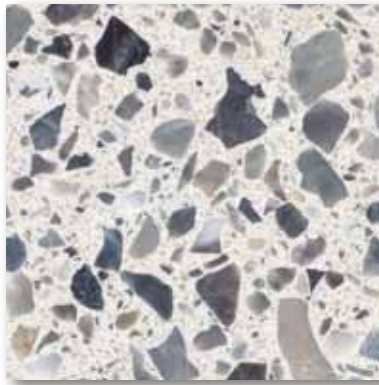

# Traditional Terrazzo

Terrazzo tiles shown are only a representation of actual colors. Please request samples for accurate colors.

Crushed Ice TZ30

Cottage Grey TZ31

Turtle Dove TZ35

Oyster Shell TZ32

Graphite TZ33