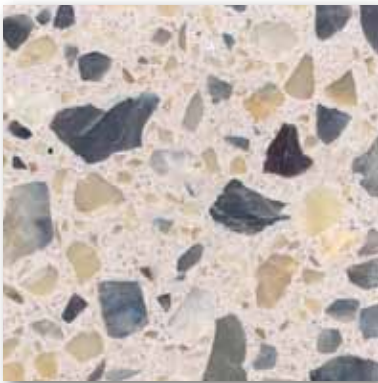

# Traditional Terrazzo

Terrazzo tiles shown are only a representation of actual colors. Please request samples for accurate colors.

Parchment TZ22

Flax TZ23

Ginger TZ29

Sage TZ26

Pink Champagne TZ36

Jute TZ24