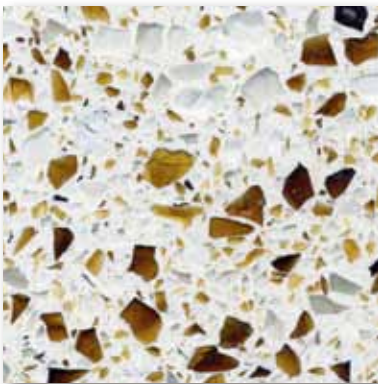

# Recycled Glass Terrazzo

Terrazzo tiles shown are only a representation of actual colors. Please request samples for accurate colors.

Swiss Alps TZ41

Key West TZ45

Barbados TZ47

Riviera TZ48

Morocco TZ46

St. Tropez TZ43