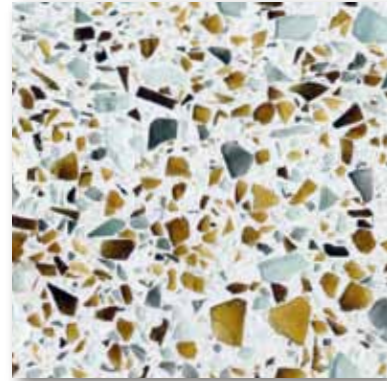

# Recycled Glass Terrazzo

Terrazzo tiles shown are only a representation of actual colors. Please request samples for accurate colors.

Swiss Alps TZ41

Key West TZ45

Barbados TZ47

Riviera TZ48

Morocco TZ46

St. Tropez TZ43