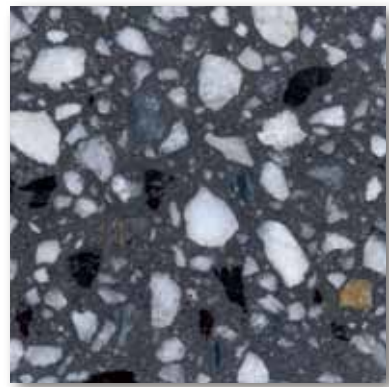

# Traditional Terrazzo

Terrazzo tiles shown are only a representation of actual colors. Please request samples for accurate colors.

Crushed Ice TZ30

Cottage Grey TZ31

Turtle Dove TZ35

Oyster Shell TZ32

Graphite TZ33