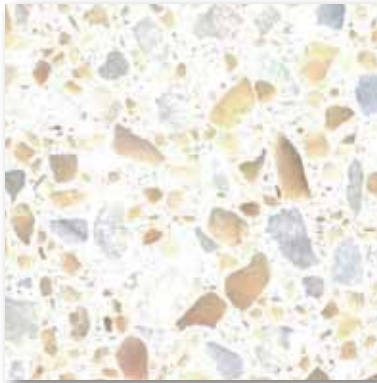

Traditional Terrazzo

Terrazzo tiles shown are only a representation of actual colors. Please request samples for accurate colors.

Flax TZ23