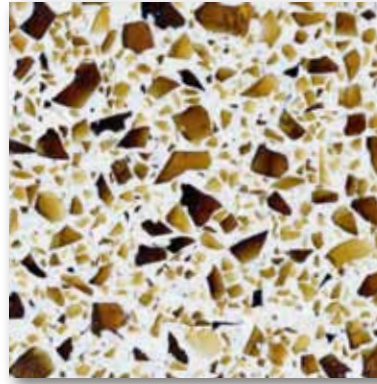

# Traditional Terrazzo

Terrazzo tiles shown are only a representation of actual colors. Please request samples for accurate colors.

Crushed Ice TZ30

Cottage Grey TZ31

Turtle Dove TZ35

Oyster Shell TZ32

Graphite TZ33

# Recycled Glass Terrazzo

Terrazzo tiles shown are only a representation of actual colors. Please request samples for accurate colors.

Swiss Alps TZ41

Key West TZ45

Barbados TZ47

Riviera TZ48

Morocco TZ46

St. Tropez TZ43