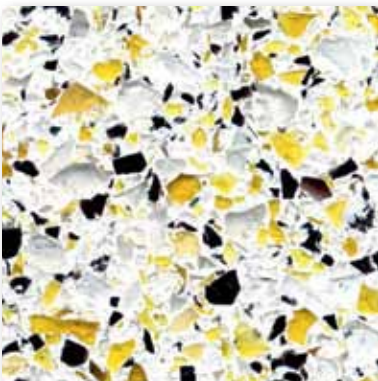

Rio TZ50

“Green” and LEED - Important Notice:

In general, products alone don't earn LEED points, it's what the products contribute to the entire project that earn the points.

For example, our concrete based products using recycled glass are “Green”, but how much these products can contribute toward LEED points depends on:

- the amount or percentage of glass used
- where your project is located
- where our supply of glass originates
- what percentage of the total project cost was spent on the product