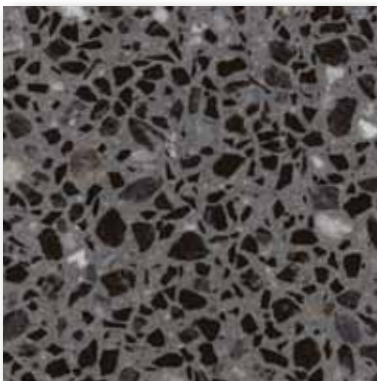

# Micro Terrazzo

Terrazzo tiles shown are only a representation of actual colors. Please request samples for accurate colors.

Full Moon TZ10

Comet TZ13

Stardust TZ14

Saturn's Ring TZ20

Gray Matter TZ15

Meteor TZ18

Eclipse TZ16

Black of Night TZ17

Nebula TZ12

Mercury Rising TZ11

Earth Bound TZ19

Stratosphere TZ21