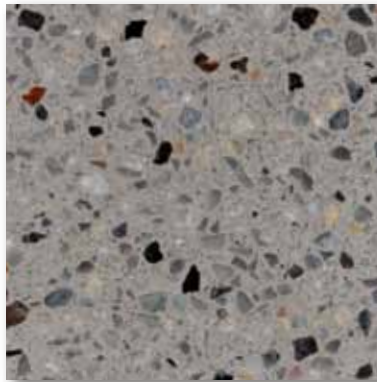

# Micro Terrazzo

Terrazzo tiles shown are only a representation of actual colors. Please request samples for accurate colors.

Full Moon TZ10

Comet TZ13

Stardust TZ14

Saturn's Ring TZ20

Gray Matter TZ15

Meteor TZ18

Eclipse TZ16

Black of Night TZ17

Nebula TZ12

Mercury Rising TZ11

Earth Bound TZ19

Stratosphere TZ21