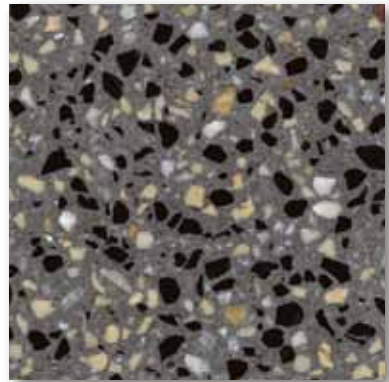

# Micro Terrazzo

Terrazzo tiles shown are only a representation of actual colors. Please request samples for accurate colors.

Full Moon TZ10

Comet TZ13

Stardust TZ14

Saturn's Ring TZ20

Gray Matter TZ15

Meteor TZ18

Eclipse TZ16

Black of Night TZ17

Nebula TZ12

Mercury Rising TZ11

Earth Bound TZ19

Stratosphere TZ21