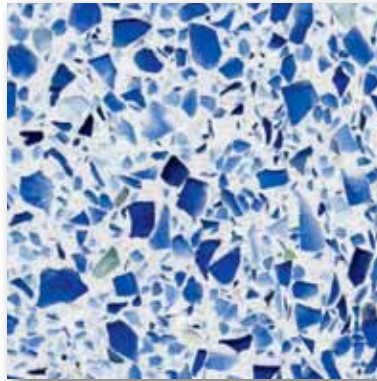

Blue Hawaii TZ42