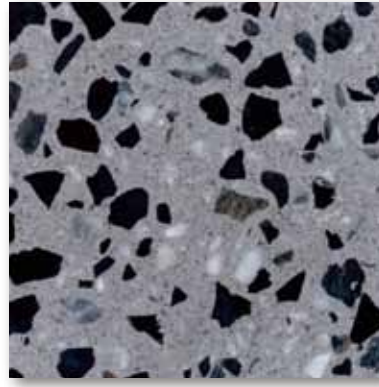

# Traditional Terrazzo

Terrazzo tiles shown are only a representation of actual colors. Please request samples for accurate colors.

Crushed Ice TZ30

Cottage Grey TZ31

Turtle Dove TZ35

Oyster Shell TZ32

Graphite TZ33