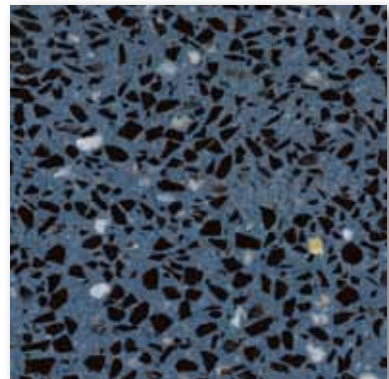

# Micro Terrazzo

Terrazzo tiles shown are only a representation of actual colors. Please request samples for accurate colors.

Full Moon TZ10

Comet TZ13

Stardust TZ14

Saturn's Ring TZ20

Gray Matter TZ15

Meteor TZ18

Eclipse TZ16

Black of Night TZ17

Nebula TZ12

Mercury Rising TZ11

Earth Bound TZ19

Stratosphere TZ21

# Traditional Terrazzo

Terrazzo tiles shown are only a representation of actual colors. Please request samples for accurate colors.

Parchment TZ22

Flax TZ23

Ginger TZ29

Sage TZ26

Pink Champagne TZ36

Jute TZ24