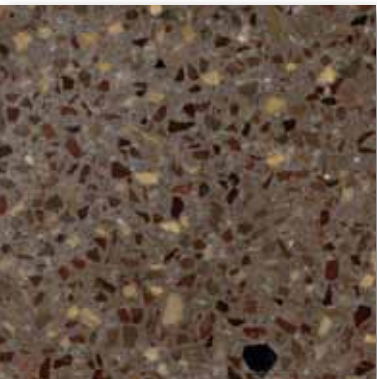

Mercury Rising TZ11