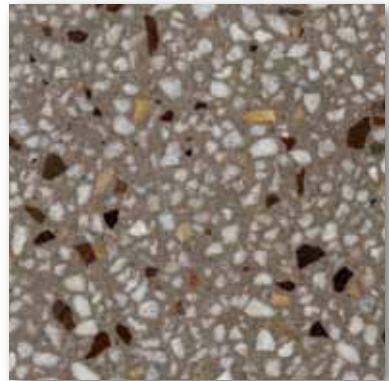

# River Run Terrazzo

Terrazzo tiles shown are only a representation of actual colors. Please request samples for accurate colors.

Spring Mist TZ01

Foggy Day TZ03

Outer Banks TZ02

Coral Sands TZ07

Drift Wood TZ05

# Micro Terrazzo

Terrazzo tiles shown are only a representation of actual colors. Please request samples for accurate colors.

Full Moon TZ10

Comet TZ13

Stardust TZ14

Saturn's Ring TZ20

Gray Matter TZ15

Meteor TZ18

Eclipse TZ16

Black of Night TZ17

Nebula TZ12

Mercury Rising TZ11

Earth Bound TZ19

Stratosphere TZ21