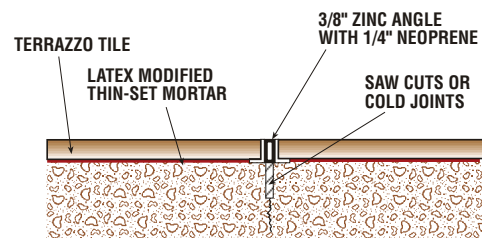

EJ171 Saw Cuts or Cold Joints