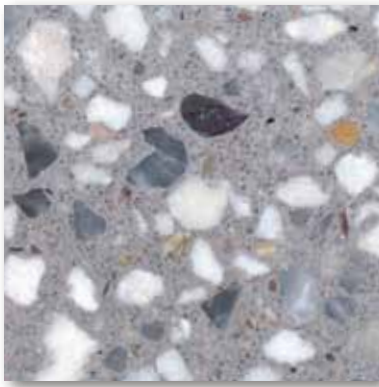

# Traditional Terrazzo

Terrazzo tiles shown are only a representation of actual colors. Please request samples for accurate colors.

Crushed Ice TZ30

Cottage Grey TZ31

Turtle Dove TZ35

Oyster Shell TZ32

Graphite TZ33