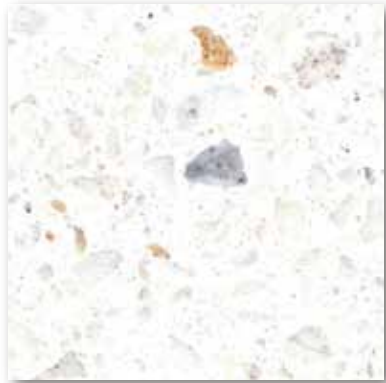

Traditional Terrazzo

Terrazzo tiles shown are only a representation of actual colors. Please request samples for accurate colors.

Parchment TZ22