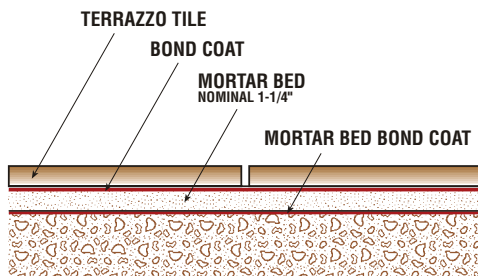

F112 Cement Mortar, Bonded