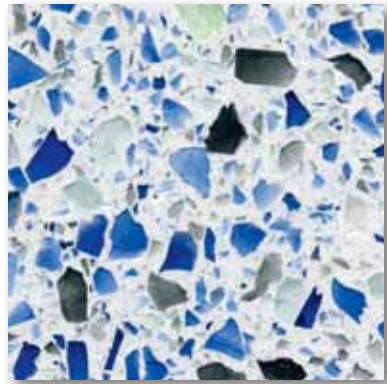

# Recycled Glass Terrazzo

Terrazzo tiles shown are only a representation of actual colors. Please request samples for accurate colors.

Swiss Alps TZ41

Key West TZ45

Barbados TZ47

Riviera TZ48

Morocco TZ46

St. Tropez TZ43