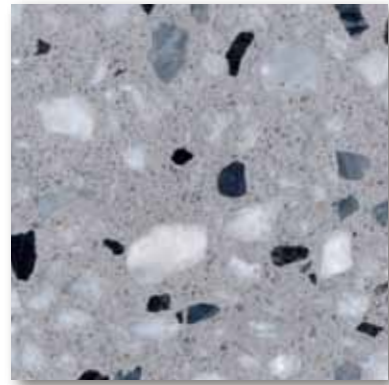

# Traditional Terrazzo

Terrazzo tiles shown are only a representation of actual colors. Please request samples for accurate colors.

Crushed Ice TZ30

Cottage Grey TZ31

Turtle Dove TZ35

Oyster Shell TZ32

Graphite TZ33