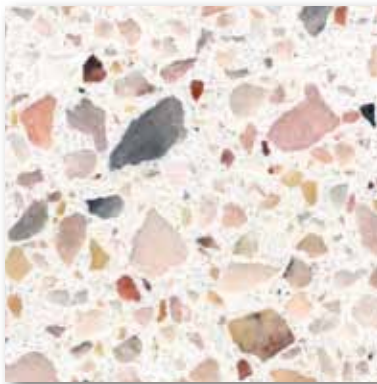

# Traditional Terrazzo

Terrazzo tiles shown are only a representation of actual colors. Please request samples for accurate colors.

Parchment TZ22

Flax TZ23

Ginger TZ29

Sage TZ26

Pink Champagne TZ36

Jute TZ24