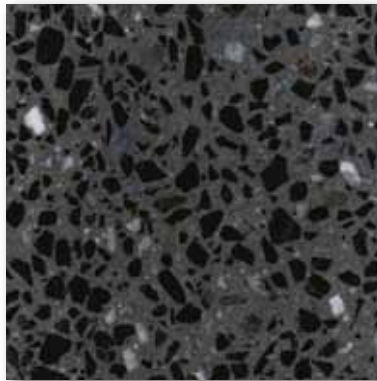

# Micro Terrazzo

Terrazzo tiles shown are only a representation of actual colors. Please request samples for accurate colors.

Full Moon TZ10

Comet TZ13

Stardust TZ14

Saturn's Ring TZ20

Gray Matter TZ15

Meteor TZ18

Eclipse TZ16

Black of Night TZ17

Nebula TZ12

Mercury Rising TZ11

Earth Bound TZ19

Stratosphere TZ21