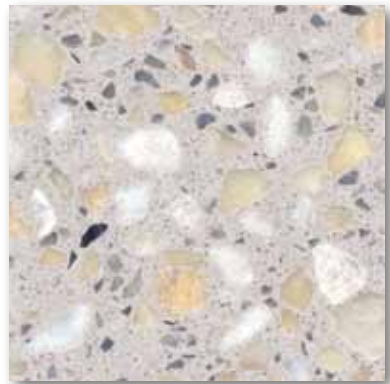

# Traditional Terrazzo

Terrazzo tiles shown are only a representation of actual colors. Please request samples for accurate colors.

Parchment TZ22

Flax TZ23

Ginger TZ29

Sage TZ26

Pink Champagne TZ36

Jute TZ24