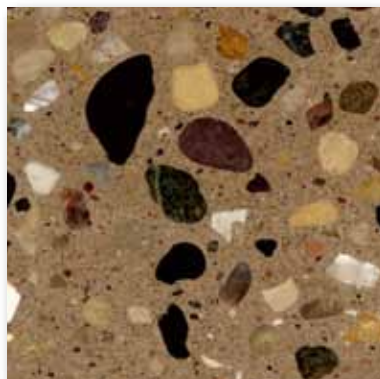

# River Run Terrazzo

Terrazzo tiles shown are only a representation of actual colors. Please request samples for accurate colors.

Spring Mist TZ01

Foggy Day TZ03

Outer Banks TZ02

Coral Sands TZ07

Drift Wood TZ05

River Rock TZ08

Sunny Shores TZ09

Tree Moss TZ06

Deep Waters TZ04

# Micro Terrazzo

Terrazzo tiles shown are only a representation of actual colors. Please request samples for accurate colors.

Full Moon TZ10

Comet TZ13

Stardust TZ14

Saturn's Ring TZ20

Gray Matter TZ15

Meteor TZ18