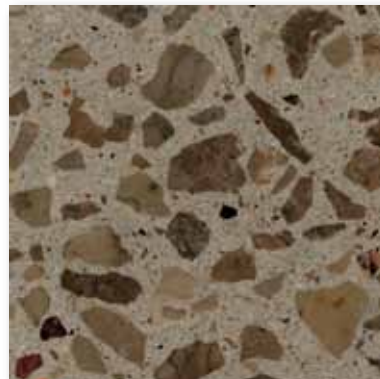

# River Run Terrazzo

Terrazzo tiles shown are only a representation of actual colors. Please request samples for accurate colors.

Spring Mist TZ01

Foggy Day TZ03

Outer Banks TZ02

Coral Sands TZ07

Drift Wood TZ05