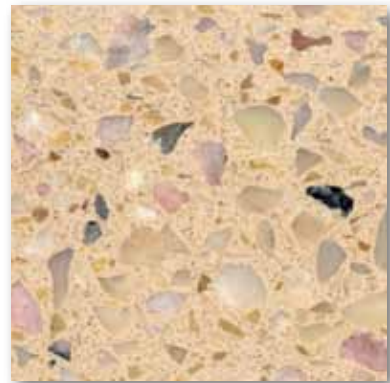

# Traditional Terrazzo

Terrazzo tiles shown are only a representation of actual colors. Please request samples for accurate colors.

Parchment TZ22

Flax TZ23

Ginger TZ29

Sage TZ26

Pink Champagne TZ36

Jute TZ24

# Traditional Terrazzo

Terrazzo tiles shown are only a representation of actual colors. Please request samples for accurate colors.

Crushed Ice TZ30

Cottage Grey TZ31

Turtle Dove TZ35

Oyster Shell TZ32

Graphite TZ33